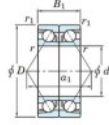

Deep groove ball bearing single row 7311-DB-FY-JTEKT - 7311-DB-FY-JTEKT

<https://www.123bearing.co.uk/bearing-housing/deep-groove-bearing/single-row/7311-db-fy-jtekt>

Boundary dimensions

Bearing No.	Boundary dimensions(mm)					Basic load ratings(kN)		Fatigue load factor	Limiting speeds(min-1)
	d	D	B	r1(mm)	r2(mm)	Cr	Cor	lim(kN)	
7311DB FY	55	120	58	2	1	164	113	7.9	5400 Grease Lub.

PRODUCT FEATURES

Brand	JTEKT
N° Ean13	3616060646477
Inside diameter	55 mm
Outside diameter	120 mm
Thickness	58 mm
Limiting speed	5400 rpm
Dynamic load	164 kN
Static load	113 kN
Packaging	1

contact@123bearing.co.uk

02038 087 274

CRT4 de Lesquin 60 Rue Du Haut De Sainghin 59273 Fretin FRANCE