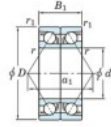

Deep groove ball bearing single row 7211-BDB-FY-JTEKT - 7211-BDB-FY-JTEKT

<https://www.123bearing.co.uk/bearing-housing/deep-groove-bearing/single-row/7211-bdb-fy-jtekt>

Boundary dimensions

Bearing No.	Boundary dimensions(mm)					Basic load ratings(kN)		Fatigue load factor	Limiting speeds(min-1)	
	d	D	B	r1(mm)	r2(mm)	C_r	C_{0r}			Grease lub.
7211BDB FY	55	100	42	1.5	1	89.6	67.6	3.95	4600	

PRODUCT FEATURES

Brand	JTEKT
N° Ean13	3616060646439
Inside diameter	55 mm
Outside diameter	100 mm
Thickness	42 mm
Limiting speed	4600 rpm
Dynamic load	89.6 kN
Static load	67.6 kN
Packaging	1

contact@123bearing.co.uk

02038 087 274

CRT4 de Lesquin 60 Rue Du Haut De Sainghin 59273 Fretin FRANCE