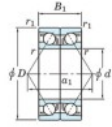

Deep groove ball bearing single row 7011-BDB-FY-JTEKT - 7011-BDB-FY-JTEKT

<https://www.123bearing.co.uk/bearing-housing/deep-groove-bearing/single-row/7011-bdb-fy-jtekt>

Boundary dimensions

Bearing No.	Boundary dimensions (mm)					Basic load ratings (kN)		Fatigue load factor		Limiting speeds (min-1)
	d	D	B	r1 (min)	r2 (min)	Cr	C0r	lim (kN)	lim (kN)	
7011BDB FY	55	90	36	1.1	0.6	56.7	47.5	2.55	-	5000

PRODUCT FEATURES

Brand	JTEKT
N° Ean13	3616060646408
Inside diameter	55 mm
Outside diameter	90 mm
Thickness	36 mm
Limiting speed	5000 rpm
Dynamic load	56.7 kN
Static load	47.5 kN
Packaging	1

contact@123bearing.co.uk

02038 087 274

CRT4 de Lesquin 60 Rue Du Haut De Sainghin 59273 Fretin FRANCE