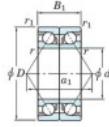

Deep groove ball bearing single row 7210-CDB-FY-JTEKT - 7210-CDB-FY-JTEKT

<https://www.123bearing.co.uk/bearing-housing/deep-groove-bearing/single-row/7210-cdb-fy-jtekt>

Boundary dimensions

Bearing No.	Boundary dimensions(mm)						Basic load ratings(kN)		Fatigue load factor		Limiting speeds(min-1)
	d	D	B	r1(mm)	r(mm)	α1	C0	C00	S0	S00	Grease Lub.
7210CDB FY	50	90	40	1.1	0.6		86.9	63.6	4.1	14.6	9400

PRODUCT FEATURES

Brand	JTEKT
N° Ean13	3616060646309
Inside diameter	50 mm
Outside diameter	90 mm
Thickness	40 mm
Limiting speed	9400 rpm
Dynamic load	86.9 kN
Static load	63.6 kN
Packaging	1

contact@123bearing.co.uk

02038 087 274

CRT4 de Lesquin 60 Rue Du Haut De Sainghin 59273 Fretin FRANCE