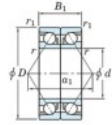

Deep groove ball bearing single row 7210-DB-FY-JTEKT - 7210-DB-FY-JTEKT

<https://www.123bearing.co.uk/bearing-housing/deep-groove-bearing/single-row/7210-db-fy-jtekt>

Boundary dimensions

Bearing No.	Boundary dimensions(mm)					Basic load ratings(kN)		Fatigue load limit(kN)	Factor	Limiting speeds(min-1)
	d	D	B	r1(max)	r1(min)	C_r	C_{0r}			
7210DB FY	50	90	40	1.1	0.6	80	58.7	3.6	-	6800

PRODUCT FEATURES

Brand	JTEKT
N° Ean13	3616060646293
Inside diameter	50 mm
Outside diameter	90 mm
Thickness	40 mm
Limiting speed	6800 rpm
Dynamic load	80 kN
Static load	58.7 kN
Packaging	1

contact@123bearing.co.uk

02038 087 274

CRT4 de Lesquin 60 Rue Du Haut De Sainghin 59273 Fretin FRANCE