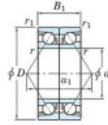

Deep groove ball bearing single row 7210-BDB-FY-JTEKT - 7210-BDB-FY-JTEKT

<https://www.123bearing.co.uk/bearing-housing/deep-groove-bearing/single-row/7210-bdb-fy-jtekt>

Boundary dimensions

Bearing No.	Boundary dimensions(mm)					Basic load ratings(kN)		Fatigue load factor		Limiting speeds(min-1)
	d	D	B	r1(max)	r1(min)	C_r	C_{0r}	C_{0r}	G₀	
7210BDB FY	50	90	40	1.1	0.6	72.5	53.5	3.15	-	5100

PRODUCT FEATURES

Brand	JTEKT
N° Ean13	3616060646286
Inside diameter	50 mm
Inside diameter	1.969" inch
Outside diameter	90 mm
Outside diameter	3.543" inch
Thickness	40 mm
Thickness	1.575" inch
Limiting speed	5100 rpm
Dynamic load	72.5 kN
Static load	53.5 kN
Packaging	1

contact@123bearing.co.uk

02038 087 274

CRT4 de Lesquin 60 Rue Du Haut De Sainghin 59273 Fretin FRANCE