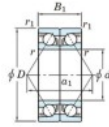

Deep groove ball bearing single row 7010-CDB-FY-JTEKT - 7010-CDB-FY-JTEKT

<https://www.123bearing.co.uk/bearing-housing/deep-groove-bearing/single-row/7010-cdb-fy-jtekt>

Boundary dimensions

Bearing No.	Boundary dimensions(mm)						Basic load ratings(kN)		Fatigue load factor		Limiting speeds(min-1)
	d	D	B	r1(max)	r2(max)	Cr	C0r	C0	q0	Groove balls	
7010CDB FY	50	80	32	1	0.6	52.7	43.9	2.5	15.7	10000	

PRODUCT FEATURES

Brand	JTEKT
N° Ean13	3616060646262
Inside diameter	50 mm
Outside diameter	80 mm
Thickness	32 mm
Limiting speed	10000 rpm
Dynamic load	52.7 kN
Static load	43.9 kN
Packaging	1

contact@123bearing.co.uk

02038 087 274

CRT4 de Lesquin 60 Rue Du Haut De Sainghin 59273 Fretin FRANCE