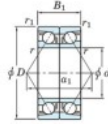

Deep groove ball bearing single row 7010-DB-FY-JTEKT - 7010-DB-FY-JTEKT

<https://www.123bearing.co.uk/bearing-housing/deep-groove-bearing/single-row/7010-db-fy-jtekt>

Boundary dimensions

Bearing No.	Boundary dimensions(mm)						Basic load ratings(kN)		Fatigue load factor	Limiting speeds(min-1)
	d	D	B	r1(min)	r1(max)	C_r	C_{0r}	lim(kN)		
7010DB FY	50	80	32	1	0.6	48	40.2	2.2	10 Grease lub.	7300

PRODUCT FEATURES

Brand	JTEKT
N° Ean13	3616060646255
Inside diameter	50 mm
Outside diameter	80 mm
Thickness	32 mm
Limiting speed	7300 rpm
Dynamic load	48 kN
Static load	40.2 kN
Packaging	1

contact@123bearing.co.uk

02038 087 274

CRT4 de Lesquin 60 Rue Du Haut De Sainghin 59273 Fretin FRANCE