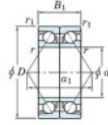

Deep groove ball bearing single row 7910-CDB-FY-JTEKT - 7910-CDB-FY-JTEKT

<https://www.123bearing.co.uk/bearing-housing/deep-groove-bearing/single-row/7910-cdb-fy-jtekt>

Boundary dimensions

Bearing No.	Boundary dimensions(mm)					Basic load ratings(kN)		Fatigue load factor		Limiting speeds(min-1)
	d	D	B	r1(mm)	r(mm)	Cr	Cor	f0	Grease Lub	
7910CDB FY	50	72	24	0.6	0.3	35.4	31.4	1.7	16.2	11000

PRODUCT FEATURES

Brand	JTEKT
N° Ean13	3616060646224
Inside diameter	50 mm
Outside diameter	72 mm
Thickness	24 mm
Limiting speed	11000 rpm
Dynamic load	35.4 kN
Static load	31.4 kN
Packaging	1

contact@123bearing.co.uk

02038 087 274

CRT4 de Lesquin 60 Rue Du Haut De Sainghin 59273 Fretin FRANCE