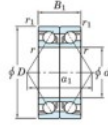

Deep groove ball bearing single row 7409-BDB-FY-JTEKT - 7409-BDB-FY-JTEKT

<https://www.123bearing.co.uk/bearing-housing/deep-groove-bearing/single-row/7409-bdb-fy-jtekt>

Boundary dimensions

Bearing No.	Boundary dimensions(mm)						Basic load ratings(kN)		Fatigue load factor		Limiting speeds(min-1)
	d	D	B	r1(mm)	r2(mm)	r	C_r	C_{0r}	f₀	Grease Lub.	
7409BDB FY	45	120	58	2	1		160	100	7.2	-	3600

PRODUCT FEATURES

Brand	JTEKT
N° Ean13	3616060646194
Inside diameter	45 mm
Outside diameter	120 mm
Thickness	58 mm
Limiting speed	3600 rpm
Dynamic load	160 kN
Static load	100 kN
Packaging	1

contact@123bearing.co.uk

02038 087 274

CRT4 de Lesquin 60 Rue Du Haut De Sainghin 59273 Fretin FRANCE