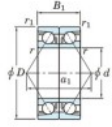

Deep groove ball bearing single row 7309-CDB-FY-JTEKT - 7309-CDB-FY-JTEKT

<https://www.123bearing.co.uk/bearing-housing/deep-groove-bearing/single-row/7309-cdb-fy-jtekt>

Boundary dimensions

Bearing No.	Boundary dimensions(mm)						Basic load ratings(kN)		Fatigue load factor		Limiting speeds(min-1)
	d	D	B	r1(mm)	r2(mm)	Cr	C0r	lim1(kN)	lim2	Grease lub.	
7309CDB FY	45	100	50	1.5	1	120	79.5	5.85	13.5	9000	

PRODUCT FEATURES

Brand	JTEKT
N° Ean13	3616060646187
Inside diameter	45 mm
Outside diameter	100 mm
Thickness	50 mm
Limiting speed	9000 rpm
Dynamic load	120 kN
Static load	79.5 kN
Packaging	1

contact@123bearing.co.uk

02038 087 274

CRT4 de Lesquin 60 Rue Du Haut De Sainghin 59273 Fretin FRANCE