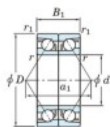

Deep groove ball bearing single row 7209-CDB-FY-JTEKT - 7209-CDB-FY-JTEKT

<https://www.123bearing.co.uk/bearing-housing/deep-groove-bearing/single-row/7209-cdb-fy-jtekt>

Boundary dimensions

Bearing No.	Boundary dimensions(mm)						Basic load ratings(kN)		Fatigue load factor		Limiting speeds(min-1)
	d	D	B	r1(mm)	r2(mm)	Cr	C0r	C0	f0	Grease lub.	
7209CDB FY	45	85	38	1.1	0.6	82.9	57.4	3.9	14.2	10000	

PRODUCT FEATURES

Brand	JTEKT
N° Ean13	3616060646156
Inside diameter	45 mm
Outside diameter	85 mm
Thickness	38 mm
Limiting speed	10000 rpm
Dynamic load	82.9 kN
Static load	57.4 kN
Packaging	1

contact@123bearing.co.uk

02038 087 274

CRT4 de Lesquin 60 Rue Du Haut De Sainghin 59273 Fretin FRANCE