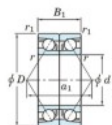

Deep groove ball bearing single row 7009-CDB-FY-JTEKT - 7009-CDB-FY-JTEKT

<https://www.123bearing.co.uk/bearing-housing/deep-groove-bearing/single-row/7009-cdb-fy-jtekt>

Boundary dimensions

Bearing No.	Boundary dimensions (mm)					Basic load ratings (kN)		Fatigue load factor	Limiting speeds (min-1)
	d	D	B	r1 (mm)	r2 (mm)	Cr	Cor		
7009CDB FY	45	75	32	1	0.6	49.6	38.5	2.25	15.4

PRODUCT FEATURES

Brand	JTEKT
N° Ean13	3616060646125
Inside diameter	45 mm
Inside diameter	1.772" inch
Outside diameter	75 mm
Outside diameter	2.953" inch
Thickness	32 mm
Thickness	1.26" inch
Limiting speed	11000 rpm
Dynamic load	49.6 kN
Static load	38.5 kN
Packaging	1

contact@123bearing.co.uk

02038 087 274

CRT4 de Lesquin 60 Rue Du Haut De Sainghin 59273 Fretin FRANCE