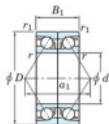

Deep groove ball bearing single row 7009-BDB-JTEKT - 7009-BDB-JTEKT

<https://www.123bearing.co.uk/bearing-housing/deep-groove-bearing/single-row/7009-bdb-jtekt>

Boundary dimensions

Bearing No.	Boundary dimensions(mm)					Basic load ratings(kN)		Fatigue load limit(kN)	factor	Limiting speeds(min-1)
	d	D	B	r1(mm)	r2(mm)	C_r	C_{0r}	C₀		
7009BDB FY	45	75	32	1	0.6	40.6	32	1.75	-	6000

PRODUCT FEATURES

Brand	JTEKT
N° Ean13	3616060646101
Inside diameter	45 mm
Inside diameter	1.772" inch
Outside diameter	75 mm
Outside diameter	2.953" inch
Thickness	32 mm
Thickness	1.26" inch
Limiting speed	6000 rpm
Dynamic load	40.6 kN
Static load	32 kN
Packaging	1

contact@123bearing.co.uk

02038 087 274

CRT4 de Lesquin 60 Rue Du Haut De Sainghin 59273 Fretin FRANCE