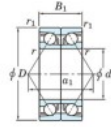

Deep groove ball bearing single row 7308-BDB-FY-JTEKT - 7308-BDB-FY-JTEKT

<https://www.123bearing.co.uk/bearing-housing/deep-groove-bearing/single-row/7308-bdb-fy-jtekt>

Boundary dimensions

Bearing No.	Boundary dimensions(mm)					Basic load ratings(kN)		Fatigue load factor	Limiting speeds(min-1)
	d	D	B	r1(mm)	r2(mm)	C_r	C₀		
7308BDB FY	40	90	46	1.5	1	80.6	50.5	3.3	5500 Grease lub.

PRODUCT FEATURES

Brand	JTEKT
N° Ean13	3616060646026
Inside diameter	40 mm
Outside diameter	90 mm
Thickness	46 mm
Limiting speed	5500 rpm
Dynamic load	80.6 kN
Static load	50.5 kN
Packaging	1

contact@123bearing.co.uk

02038 087 274

CRT4 de Lesquin 60 Rue Du Haut De Sainghin 59273 Fretin FRANCE