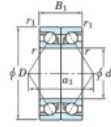

Deep groove ball bearing single row 7208-DB-FY-JTEKT - 7208-DB-FY-JTEKT

<https://www.123bearing.co.uk/bearing-housing/deep-groove-bearing/single-row/7208-db-fy-jtekt>

Boundary dimensions

Bearing No.	Boundary dimensions(mm)						Basic load ratings(kN)		Fatigue load	factor	Limiting speeds(min-1)
	d	D	B	r1(mm)	r2(mm)	a1	C_r	C_{0r}	lim(kN)	80	Grease lub.
7208DB FY	40	80	36	1.1	0.6		68.2	46.7	3	-	8000

PRODUCT FEATURES

Brand	JTEKT
N° Ean13	3616060645999
Inside diameter	40 mm
Outside diameter	80 mm
Thickness	36 mm
Limiting speed	8000 rpm
Dynamic load	68.2 kN
Static load	46.7 kN
Packaging	1

contact@123bearing.co.uk

02038 087 274

CRT4 de Lesquin 60 Rue Du Haut De Sainghin 59273 Fretin FRANCE