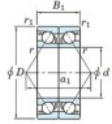

Deep groove ball bearing single row 7008-BDB-JTEKT - 7008-BDB-JTEKT

<https://www.123bearing.co.uk/bearing-housing/deep-groove-bearing/single-row/7008-bdb-jtekt>

Boundary dimensions

Bearing No.	Boundary dimensions(mm)						Basic load ratings(kN)		Fatigue load factor	Limiting speeds(min-1)
	d	D	B	r1(mm)	r2(mm)	Cr	C0r	lim(kN)		
7008BDB FY	40	68	30	1	0.6	34.2	26.4	1.45	80 Grease lub.	6600

PRODUCT FEATURES

Brand	JTEKT
N° Ean13	3616060645951
Inside diameter	40 mm
Outside diameter	68 mm
Thickness	30 mm
Limiting speed	6600 rpm
Dynamic load	34.2 kN
Static load	26.4 kN
Packaging	1

contact@123bearing.co.uk

02038 087 274

CRT4 de Lesquin 60 Rue Du Haut De Sainghin 59273 Fretin FRANCE