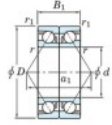

Deep groove ball bearing single row 7908-CDB-FY-JTEKT - 7908-CDB-FY-JTEKT

<https://www.123bearing.co.uk/bearing-housing/deep-groove-bearing/single-row/7908-cdb-fy-jtekt>

Boundary dimensions

Bearing No.	Boundary dimensions(mm)					Basic load ratings(kN)		Fatigue load factor		Limiting speeds(min-1)
	d	D	B	r1(mm)	r1(mm)	Cr	CCr	Ca	Cb	
7908CDB FY	40	62	24	0.6	0.3	32	24.9	1.4	15.7	Grease Lub. 13000

PRODUCT FEATURES

Brand	JTEKT
N° Ean13	3616060645937
Inside diameter	40 mm
Outside diameter	62 mm
Thickness	24 mm
Limiting speed	13000 rpm
Dynamic load	32 kN
Static load	24.9 kN
Packaging	1

contact@123bearing.co.uk

02038 087 274

CRT4 de Lesquin 60 Rue Du Haut De Sainghin 59273 Fretin FRANCE