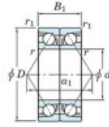

Deep groove ball bearing single row 7407-DB-FY-JTEKT - 7407-DB-FY-JTEKT

<https://www.123bearing.co.uk/bearing-housing/deep-groove-bearing/single-row/7407-db-fy-jtekt>

Boundary dimensions

Bearing No.	Boundary dimensions(mm)					Basic load ratings(kN)		Fatigue load factor	Limiting speeds(min-1)
	d	D	B	r1(mm)	r2(mm)	Cr	C0r	lim	
7407DB FY	35	100	50	1.5	1	123	73.9	5.7	5000

PRODUCT FEATURES

Brand	JTEKT
N° Ean13	3616060645913
Inside diameter	35 mm
Outside diameter	100 mm
Thickness	50 mm
Limiting speed	5000 rpm
Dynamic load	123 kN
Static load	73.9 kN
Packaging	1

contact@123bearing.co.uk

02038 087 274

CRT4 de Lesquin 60 Rue Du Haut De Sainghin 59273 Fretin FRANCE