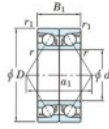

Deep groove ball bearing single row 7307-CDB-FY-JTEKT - 7307-CDB-FY-JTEKT

<https://www.123bearing.co.uk/bearing-housing/deep-groove-bearing/single-row/7307-cdb-fy-jtekt>

Boundary dimensions

Bearing No.	Boundary dimensions(mm)					Basic load ratings(kN)		Fatigue load limit(kN)	factor	Limiting speeds(min-1)	
	d	D	B	r1(max)	r1(min)	Cr	C0r				Grease Lub.
7307CDB FY	35	80	42	1.5	1	77	47.2	3.5	13.4	11000	

PRODUCT FEATURES

Brand	JTEKT
N° Ean13	3616060645890
Inside diameter	35 mm
Outside diameter	80 mm
Thickness	42 mm
Limiting speed	11000 rpm
Dynamic load	77 kN
Static load	47.2 kN
Packaging	1

contact@123bearing.co.uk

02038 087 274

CRT4 de Lesquin 60 Rue Du Haut De Sainghin 59273 Fretin FRANCE