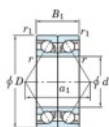

Deep groove ball bearing single row 7307-DB-FY-JTEKT - 7307-DB-FY-JTEKT

<https://www.123bearing.co.uk/bearing-housing/deep-groove-bearing/single-row/7307-db-fy-jtekt>

Boundary dimensions

Bearing No.	Boundary dimensions(mm)					Basic load ratings(kN)		Fatigue	factor	Limiting speeds(min-1)
	d	D	B	r1(mm)	r2(mm)	C_r	C_{0r}	lim(kN)		
7307DB FY	35	80	42	1.5	1	71.8	44	3.05	-	Grease lub. 8200

PRODUCT FEATURES

Brand	JTEKT
N° Ean13	3616060645883
Inside diameter	35 mm
Inside diameter	1.378" inch
Outside diameter	80 mm
Outside diameter	3.15" inch
Thickness	42 mm
Thickness	1.654" inch
Limiting speed	8200 rpm
Dynamic load	71.8 kN
Static load	44 kN
Packaging	1

contact@123bearing.co.uk

02038 087 274

CRT4 de Lesquin 60 Rue Du Haut De Sainghin 59273 Fretin FRANCE