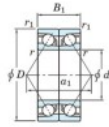

Deep groove ball bearing single row 7207-CDB-FY-JTEKT - 7207-CDB-FY-JTEKT

<https://www.123bearing.co.uk/bearing-housing/deep-groove-bearing/single-row/7207-cdb-fy-jtekt>

Boundary dimensions

Bearing No.	Boundary dimensions(mm)					Basic load ratings(kN)		Fatigue load factor		Limiting speeds(min-1)
	d	D	B	r(mm)	r1(mm)	Cr	C0r	C0	10	Grease lub.
7207CDB FY	35	72	34	1.1	0.6	61.7	40.2	2.75	14	12000

PRODUCT FEATURES

Brand	JTEKT
N° Ean13	3616060645869
Inside diameter	35 mm
Outside diameter	72 mm
Thickness	34 mm
Limiting speed	12000 rpm
Dynamic load	61.7 kN
Static load	40.2 kN
Packaging	1

contact@123bearing.co.uk

02038 087 274

CRT4 de Lesquin 60 Rue Du Haut De Sainghin 59273 Fretin FRANCE