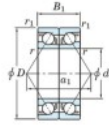

Deep groove ball bearing single row 7007-BDB-FY-JTEKT - 7007-BDB-FY-JTEKT

<https://www.123bearing.co.uk/bearing-housing/deep-groove-bearing/single-row/7007-bdb-fy-jtekt>

Boundary dimensions

Bearing No.	Boundary dimensions(mm)						Basic load ratings(kN)		Fatigue load limit(kN)	factor	Limiting speeds(min-1)
	d	D	B	r1(max)	r1(min)	r	C_r	C_{0r}			
7007BDB FY	35	62	28	1	0.6	32	22.8	1.3	-	7300	

PRODUCT FEATURES

Brand	JTEKT
N° Ean13	3616060645814
Inside diameter	35 mm
Outside diameter	62 mm
Thickness	28 mm
Limiting speed	7300 rpm
Dynamic load	32 kN
Static load	22.8 kN
Packaging	1

contact@123bearing.co.uk

02038 087 274

CRT4 de Lesquin 60 Rue Du Haut De Sainghin 59273 Fretin FRANCE