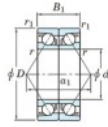

Deep groove ball bearing single row HAR-007-CDB-JTEKT - HAR-007-CDB-JTEKT

<https://www.123bearing.co.uk/bearing-housing/deep-groove-bearing/single-row/har-007-cdb-jtekt>

Boundary dimensions

Bearing No.	Boundary dimensions (mm)					Basic load ratings (kN)		Fatigue load limit (kN)	Factor	Limiting speeds (min-1)
	d	D	B	r1 (mm)	r1 (mm)	Cr	C0r			
HAR007CDB	35	62	28	1	0.6	—	11.1	—	8.1	18000 Grease lub.

PRODUCT FEATURES

Brand	JTEKT
N° Ean13	3616060645807
Inside diameter	35 mm
Outside diameter	62 mm
Thickness	28 mm
Limiting speed	18000 rpm
Static load	11.1 kN
Packaging	1

contact@123bearing.co.uk

02038 087 274

CRT4 de Lesquin 60 Rue Du Haut De Sainghin 59273 Fretin FRANCE