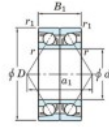

Deep groove ball bearing single row 7907-CDB-FY-JTEKT - 7907-CDB-FY-JTEKT

<https://www.123bearing.co.uk/bearing-housing/deep-groove-bearing/single-row/7907-cdb-fy-jtekt>

Boundary dimensions

Bearing No.	Boundary dimensions(mm)					Basic load ratings(kN)		Fatigue load factor		Limiting speeds(min-1)
	d	D	B	r1(max)	r1(min)	Cy	C0C	G0	G1	
7907CDB FY	35	55	20	0.6	0.3	25.5	19.4	1.1	15.7	Grease lub. 15000

PRODUCT FEATURES

Brand	JTEKT
N° Ean13	3616060645791
Inside diameter	35 mm
Outside diameter	55 mm
Thickness	20 mm
Limiting speed	15000 rpm
Dynamic load	25.5 kN
Static load	19.4 kN
Packaging	1

contact@123bearing.co.uk

02038 087 274

CRT4 de Lesquin 60 Rue Du Haut De Sainghin 59273 Fretin FRANCE