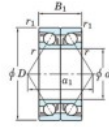

Deep groove ball bearing single row 7203-DB-FY-JTEKT - 7203-DB-FY-JTEKT

<https://www.123bearing.co.uk/bearing-housing/deep-groove-bearing/single-row/7203-db-fy-jtekt>

Boundary dimensions

Bearing No.	Boundary dimensions(mm)					Basic load ratings(kN)		Fatigue load factor		Limiting speeds(min-1)
	d	b	r	r1(min)	r1(max)	C0	C0r	lim1(kN)	lim2	
7203DB FY	17	40	24	0.6	0.3	20.6	11	0.77	-	17000

PRODUCT FEATURES

Brand	JTEKT
N° Ean13	3616060645777
Inside diameter	17 mm
Outside diameter	40 mm
Thickness	24 mm
Limiting speed	17000 rpm
Dynamic load	20.6 kN
Static load	11 kN
Packaging	1

contact@123bearing.co.uk

02038 087 274

CRT4 de Lesquin 60 Rue Du Haut De Sainghin 59273 Fretin FRANCE