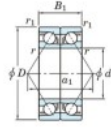

Deep groove ball bearing single row 7903-CDB-FY-JTEKT - 7903-CDB-FY-JTEKT

<https://www.123bearing.co.uk/bearing-housing/deep-groove-bearing/single-row/7903-cdb-fy-jtekt>

Boundary dimensions

Bearing No.	Boundary dimensions(mm)					Basic load ratings(kN)		Fatigue load factor		Limiting speeds(min-1)
	d	D	B	r1(mm)	r(mm)	Cr	Co	f0	Grease lub.	
7903CDB FY	17	30	14	0.3	0.15	10.1	5.9	0.24	14.9	28000

PRODUCT FEATURES

Brand	JTEKT
N° Ean13	3616060645722
Inside diameter	17 mm
Outside diameter	30 mm
Thickness	14 mm
Limiting speed	28000 rpm
Dynamic load	10.1 kN
Static load	5.9 kN
Packaging	1

contact@123bearing.co.uk

02038 087 274

CRT4 de Lesquin 60 Rue Du Haut De Sainghin 59273 Fretin FRANCE