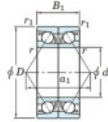

Deep groove ball bearing single row 7202-DB-FY-JTEKT - 7202-DB-FY-JTEKT

<https://www.123bearing.co.uk/bearing-housing/deep-groove-bearing/single-row/7202-db-fy-jtekt>

Boundary dimensions

Bearing No.	Boundary dimensions(mm)					Basic load ratings(kN)		Fatigue load limit(kN)	Factor	Limiting speeds(min-1)
	d	D	B	r1(mm)	r2(mm)	Cr	Cor			
7202DB FY	15	35	22	0.6	0.3	16.4	8.55	0.6	-	19000

PRODUCT FEATURES

Brand	JTEKT
N° Ean13	3616060645692
Inside diameter	15 mm
Outside diameter	35 mm
Thickness	22 mm
Limiting speed	19000 rpm
Dynamic load	16.4 kN
Static load	8.55 kN
Packaging	1

contact@123bearing.co.uk

02038 087 274

CRT4 de Lesquin 60 Rue Du Haut De Sainghin 59273 Fretin FRANCE