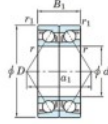

Deep groove ball bearing single row 7202-BDB-FY-JTEKT - 7202-BDB-FY-JTEKT

<https://www.123bearing.co.uk/bearing-housing/deep-groove-bearing/single-row/7202-bdb-fy-jtekt>

Boundary dimensions

Bearing No.	Boundary dimensions(mm)					Basic load ratings(kN)		Fatigue load factor		Limiting speeds(min-1)
	d	D	B	r (mm)	r1 (mm)	C_r	C_{0r}	f₀	f₁	Grease lub
7202BDB FY	15	35	22	0.6	0.3	15.1	7.85	0.52	-	14000

PRODUCT FEATURES

Brand	JTEKT
N° Ean13	3616060645685
Inside diameter	15 mm
Outside diameter	35 mm
Thickness	22 mm
Limiting speed	14000 rpm
Dynamic load	15 kN
Static load	7 kN
Packaging	1

contact@123bearing.co.uk

02038 087 274

CRT4 de Lesquin 60 Rue Du Haut De Sainghin 59273 Fretin FRANCE