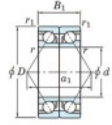

Deep groove ball bearing single row 7002-DB-FY-JTEKT - 7002-DB-FY-JTEKT

<https://www.123bearing.co.uk/bearing-housing/deep-groove-bearing/single-row/7002-db-fy-jtekt>

Boundary dimensions

Bearing No.	Boundary dimensions(mm)					Basic load ratings(kN)		Fatigue load limit(kN)	Factor	Limiting speeds(min-1)		
	d	D	B	r1(mm)	r2(mm)	C_r	C_{0r}				n₀	Grease/Lub
7002DB FY	15	32	18	0.3	0.15	12.4	6.85	0.35	-	20000		

PRODUCT FEATURES

Brand	JTEKT
N° Ean13	3616060645661
Inside diameter	15 mm
Outside diameter	32 mm
Thickness	18 mm
Limiting speed	20000 rpm
Dynamic load	12 kN
Static load	6 kN
Packaging	1

contact@123bearing.co.uk

02038 087 274

CRT4 de Lesquin 60 Rue Du Haut De Sainghin 59273 Fretin FRANCE