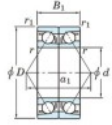

Deep groove ball bearing single row 7002-BDB-FY-JTEKT - 7002-BDB-FY-JTEKT

<https://www.123bearing.co.uk/bearing-housing/deep-groove-bearing/single-row/7002-bdb-fy-jtekt>

Boundary dimensions

Bearing No.	Boundary dimensions(mm)					Basic load ratings(kN)		Fatigue	factor	Limiting speeds(min-1)
	d	D	B	r1(mm)	r2(mm)	Cr	C0r	lim(kN)		
7002BDB FY	15	32	18	0.3	0.15	11.3	6.3	0.32	-	Grease Lub. 15000

PRODUCT FEATURES

Brand	JTEKT
N° Ean13	3616060645654
Inside diameter	15 mm
Outside diameter	32 mm
Thickness	18 mm
Limiting speed	15000 rpm
Dynamic load	11 kN
Static load	6 kN
Packaging	1

contact@123bearing.co.uk

02038 087 274

CRT4 de Lesquin 60 Rue Du Haut De Sainghin 59273 Fretin FRANCE