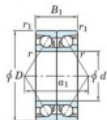

Deep groove ball bearing single row 7902-CDB-FY-JTEKT - 7902-CDB-FY-JTEKT

<https://www.123bearing.co.uk/bearing-housing/deep-groove-bearing/single-row/7902-cdb-fy-jtekt>

Boundary dimensions

Bearing No.	Boundary dimensions(mm)					Basic load ratings(kN)		Fatigue load factor		Limiting speeds(min-1)
	d	D	B	r1(max)	r2(max)	Cr	C0r	f0	Grease Lub	
7902CDB FY	15	28	14	0.3	0.15	9.65	5.3	0.21	14.5	31000

PRODUCT FEATURES

Brand	JTEKT
N° Ean13	3616060645647
Inside diameter	15 mm
Inside diameter	0.591" inch
Outside diameter	28 mm
Outside diameter	1.102" inch
Thickness	14 mm
Thickness	0.551" inch
Limiting speed	31000 rpm
Dynamic load	9.65 kN
Static load	5.3 kN
Packaging	1

contact@123bearing.co.uk

02038 087 274

CRT4 de Lesquin 60 Rue Du Haut De Sainghin 59273 Fretin FRANCE