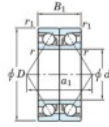

Deep groove ball bearing single row 7219-BDB-JTEKT - 7219-BDB-JTEKT

<https://www.123bearing.co.uk/bearing-housing/deep-groove-bearing/single-row/7219-bdb-jtekt>

Boundary dimensions

Bearing No.	Boundary dimensions(mm)					Basic load ratings(kN)		Fatigue load factor		Limiting speeds(min-1)
	d	D	B	r1(max)	r1(min)	C₁₀	C₉₀	f₀	f₁	
7219BDB	95	170	64	2.1	1.1	235	201	10.2	*	2100

PRODUCT FEATURES

Brand	JTEKT
N° Ean13	4549250277375
Inside diameter	95 mm
Outside diameter	170 mm
Thickness	64 mm
Limiting speed	2100 rpm
Dynamic load	235 kN
Static load	201 kN
Packaging	1

contact@123bearing.co.uk

02038 087 274

CRT4 de Lesquin 60 Rue Du Haut De Sainghin 59273 Fretin FRANCE