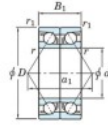

Deep groove ball bearing single row 7318-DB-JTEKT - 7318-DB-JTEKT

<https://www.123bearing.co.uk/bearing-housing/deep-groove-bearing/single-row/7318-db-jtekt>

Boundary dimensions

Bearing No.	Boundary dimensions(mm)						Basic load ratings(kN)		Fatigue load limit(kN)	factor	Limiting speeds(min-1)
	d	D	B	r (mm)	r1 (mm)	Cr	CG	C0	f0	Grease lub	
7318DB	90	198	68	3	1.1	346	294	12.8	-	2600	

PRODUCT FEATURES

Brand	JTEKT
N° Ean13	4549250202254
Inside diameter	90 mm
Outside diameter	190 mm
Thickness	86 mm
Limiting speed	2600 rpm
Dynamic load	346 kN
Static load	294 kN
Packaging	1

contact@123bearing.co.uk

02038 087 274

CRT4 de Lesquin 60 Rue Du Haut De Sainghin 59273 Fretin FRANCE