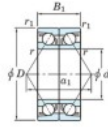

Deep groove ball bearing single row 7317-CDB-JTEKT - 7317-CDB-JTEKT

<https://www.123bearing.co.uk/bearing-housing/deep-groove-bearing/single-row/7317-cdb-jtekt>

Boundary dimensions

Bearing No.	Boundary dimensions(mm)					Basic load ratings(kN)		Fatigue load factor		Limiting speeds(min-1)
	d	D	B	r1 (mm)	r2 (mm)	Cr	Cor	C0r	C10r	
7317CDB	85	180	82	3	1.1	346	284	18.2	13.5	3900 Grease lub.

PRODUCT FEATURES

Brand	JTEKT
N° Ean13	3616060645494
Inside diameter	85 mm
Outside diameter	180 mm
Thickness	82 mm
Limiting speed	3900 rpm
Dynamic load	346 kN
Static load	284 kN
Packaging	1

contact@123bearing.co.uk

02038 087 274

CRT4 de Lesquin 60 Rue Du Haut De Sainghin 59273 Fretin FRANCE