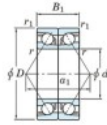

Deep groove ball bearing single row 7317-DB-JTEKT - 7317-DB-JTEKT

<https://www.123bearing.co.uk/bearing-housing/deep-groove-bearing/single-row/7317-db-jtekt>

Boundary dimensions

Bearing No.	Boundary dimensions(mm)						Basic load ratings(kN)		Fatigue load factor	Limiting speeds(min-1)
	d	D	B	r1(min)	r1(max)	C	C0	lim(kN)	lim	
7317DB	85	180	82	3	1.1	322	265	15.9	-	2800

PRODUCT FEATURES

Brand	JTEKT
N° Ean13	4549250202056
Inside diameter	85 mm
Outside diameter	180 mm
Thickness	82 mm
Limiting speed	2800 rpm
Dynamic load	322 kN
Static load	265 kN
Packaging	1

contact@123bearing.co.uk

02038 087 274

CRT4 de Lesquin 60 Rue Du Haut De Sainghin 59273 Fretin FRANCE