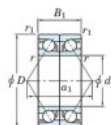

Deep groove ball bearing single row 7217-DB-JTEKT - 7217-DB-JTEKT

<https://www.123bearing.co.uk/bearing-housing/deep-groove-bearing/single-row/7217-db-jtekt>

Boundary dimensions

Bearing No.	Boundary dimensions(mm)					Basic load ratings(kN)		Fatigue load limit(kN)	factor	Limiting speeds(min-1)
	d	D	B	r1(max)	r1(min)	Cr	C0r	Ca	f0	Grease lub.
7217DB	85	150	56	2	1	209	178	10	-	3200

PRODUCT FEATURES

Brand	JTEKT
N° Ean13	4549250197390
Inside diameter	85 mm
Outside diameter	150 mm
Thickness	56 mm
Limiting speed	3200 rpm
Dynamic load	209 kN
Static load	178 kN
Packaging	1

contact@123bearing.co.uk

02038 087 274

CRT4 de Lesquin 60 Rue Du Haut De Sainghin 59273 Fretin FRANCE