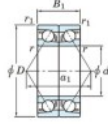

Deep groove ball bearing single row 7316-CDB-JTEKT - 7316-CDB-JTEKT

<https://www.123bearing.co.uk/bearing-housing/deep-groove-bearing/single-row/7316-cdb-jtekt>

Boundary dimensions

Bearing No.	Boundary dimensions(mm)					Basic load ratings(kN)		Fatigue load factor		Limiting speeds(min-1)
	d	D	B	r(mm)	r1(mm)	C_r	C_{0r}	f₀	f₁	Grease lub.
7316CDB	80	170	78	2.1	1.1	321	255	16.8	13.5	4100

PRODUCT FEATURES

Brand	JTEKT
N° Ean13	3616060645432
Inside diameter	80 mm
Outside diameter	170 mm
Thickness	78 mm
Limiting speed	4100 rpm
Dynamic load	321 kN
Static load	255 kN
Packaging	1

contact@123bearing.co.uk

02038 087 274

CRT4 de Lesquin 60 Rue Du Haut De Sainghin 59273 Fretin FRANCE