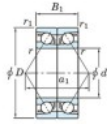

Deep groove ball bearing single row 7315-CDB-JTEKT - 7315-CDB-JTEKT

<https://www.123bearing.co.uk/bearing-housing/deep-groove-bearing/single-row/7315-cdb-jtekt>

Boundary dimensions

Bearing No.	Boundary dimensions (mm)					Basic load ratings (kN)		Fatigue load factor		Limiting speeds (min-1)
	d	D	B	r1 (mm)	r2 (mm)	Cr	Cor	f0	Grease lub.	Oil
7315CDB	75	160	74	2.1	1.1	296	227	15.5	13.4	4400

PRODUCT FEATURES

Brand	JTEKT
N° Ean13	3616060645364
Inside diameter	75 mm
Outside diameter	160 mm
Thickness	74 mm
Limiting speed	4400 rpm
Dynamic load	296 kN
Static load	227 kN
Packaging	1

contact@123bearing.co.uk

02038 087 274

CRT4 de Lesquin 60 Rue Du Haut De Sainghin 59273 Fretin FRANCE