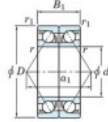

Deep groove ball bearing single row 7215-BDB-JTEKT - 7215-BDB-JTEKT

<https://www.123bearing.co.uk/bearing-housing/deep-groove-bearing/single-row/7215-bdb-jtekt>

Boundary dimensions

Bearing No.	Boundary dimensions (mm)					Basic load ratings (kN)		Fatigue load limit (kN)	Fatigue factor	Limiting speeds (min-1)
	d	D	B	r1 (mm)	r2 (mm)	Cr	C0r	lim	f0	Grease lub
7215BDB	75	130	50	1.5	1	152	127	7.3	-	2800

PRODUCT FEATURES

Brand	JTEKT
N° Ean13	4549250196683
Inside diameter	75 mm
Outside diameter	130 mm
Thickness	50 mm
Limiting speed	2800 rpm
Dynamic load	152 kN
Static load	127 kN
Packaging	1

contact@123bearing.co.uk

02038 087 274

CRT4 de Lesquin 60 Rue Du Haut De Sainghin 59273 Fretin FRANCE