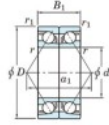

Deep groove ball bearing single row 7314-DB-JTEKT - 7314-DB-JTEKT

<https://www.123bearing.co.uk/bearing-housing/deep-groove-bearing/single-row/7314-db-jtekt>

Boundary dimensions

Bearing No.	Boundary dimensions(mm)					Basic load ratings(kN)		Fatigue	factor	Limiting speeds(min-1)
	d	D	B	r1(mm)	r1(mm)	Ce	C0r	lim(kN)		
7314DB	70	150	70	2.1	1.1	253	187	12.4	-	3400

PRODUCT FEATURES

Brand	JTEKT
N° Ean13	4549250201516
Inside diameter	70 mm
Outside diameter	150 mm
Thickness	70 mm
Limiting speed	3400 rpm
Dynamic load	253 kN
Static load	187 kN
Packaging	1

contact@123bearing.co.uk

02038 087 274

CRT4 de Lesquin 60 Rue Du Haut De Sainghin 59273 Fretin FRANCE