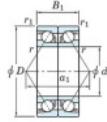

Deep groove ball bearing single row 7312-DB-JTEKT - 7312-DB-JTEKT

<https://www.123bearing.co.uk/bearing-housing/deep-groove-bearing/single-row/7312-db-jtekt>

Boundary dimensions

Bearing No.	Boundary dimensions (mm)					Basic load ratings (kN)		Fatigue load limit (kN)	Factor	Limiting speed (min-1)
	d	D	B	r1 (mm)	r (mm)	C_r	C_{0r}			
7312DB	60	130	62	2.1	1.1	199	143	10	-	4000

PRODUCT FEATURES

Brand	JTEKT
N° Ean13	4549250200991
Inside diameter	60 mm
Outside diameter	130 mm
Thickness	62 mm
Limiting speed	4000 rpm
Dynamic load	199 kN
Static load	143 kN
Packaging	1

contact@123bearing.co.uk

02038 087 274

CRT4 de Lesquin 60 Rue Du Haut De Sainghin 59273 Fretin FRANCE