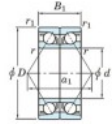

Deep groove ball bearing single row 7212-DB-JTEKT - 7212-DB-JTEKT

<https://www.123bearing.co.uk/bearing-housing/deep-groove-bearing/single-row/7212-db-jtekt>

Boundary dimensions

Bearing No.	Boundary dimensions(mm)					Basic load ratings(kN)		Fatigue	factor	Limiting speeds(min-1)
	d	D	B	r1(r2)	r	Cr	C0r	lim(kN)		
7212DB	60	110	44	1.5	1	125	98	6.05	-	4400

PRODUCT FEATURES

Brand	JTEKT
N° Ean13	4549250196027
Inside diameter	60 mm
Outside diameter	110 mm
Thickness	44 mm
Limiting speed	4400 rpm
Dynamic load	125 kN
Static load	98 kN
Packaging	1

contact@123bearing.co.uk

02038 087 274

CRT4 de Lesquin 60 Rue Du Haut De Sainghin 59273 Fretin FRANCE