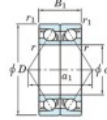

Deep groove ball bearing single row 7311-CDB-JTEKT - 7311-CDB-JTEKT

<https://www.123bearing.co.uk/bearing-housing/deep-groove-bearing/single-row/7311-cdb-jtekt>

Boundary dimensions

Bearing No.	Boundary dimensions (mm)					Basic load ratings (kN)		Fatigue	factor	Limiting speeds (min⁻¹)
	d	D	B	r1 (mm)	r2 (mm)	C_r	C_{0r}	limit (kN)		
7311CDB	55	120	58	2	1	187	132	9.85	13.4	5900

PRODUCT FEATURES

Brand	JTEKT
N° Ean13	3616060644855
Inside diameter	55 mm
Outside diameter	120 mm
Thickness	58 mm
Limiting speed	5900 rpm
Dynamic load	187 kN
Static load	132 kN
Packaging	1

contact@123bearing.co.uk

02038 087 274

CRT4 de Lesquin 60 Rue Du Haut De Sainghin 59273 Fretin FRANCE