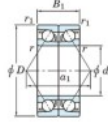

Deep groove ball bearing single row 7211-DB-JTEKT - 7211-DB-JTEKT

<https://www.123bearing.co.uk/bearing-housing/deep-groove-bearing/single-row/7211-db-jtekt>

Boundary dimensions

Bearing No.	Boundary dimensions(mm)					Basic load ratings(kN)		Fatigue load limit(kN)	Factor	Limiting speeds(min-1)
	d	D	B	r1(mm)	r(mm)	Cr	Cor	C10		
7211DB	55	100	42	1.5	1	104	79.6	4.9	-	4800

PRODUCT FEATURES

Brand	JTEKT
N° Ean13	4549250195570
Inside diameter	55 mm
Outside diameter	100 mm
Thickness	42 mm
Limiting speed	4800 rpm
Dynamic load	104 kN
Static load	79.6 kN
Packaging	1

contact@123bearing.co.uk

02038 087 274

CRT4 de Lesquin 60 Rue Du Haut De Sainghin 59273 Fretin FRANCE