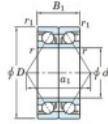

Deep groove ball bearing single row 7211-BDB-JTEKT - 7211-BDB-JTEKT

<https://www.123bearing.co.uk/bearing-housing/deep-groove-bearing/single-row/7211-bdb-jtekt>

Boundary dimensions

Bearing No.	Boundary dimensions(mm)					Basic load ratings(kN)		Fatigue load factor		Limiting speeds(min-1)
	d	D	B	r1(mm)	r2(mm)	Cr	C0r	fs	f0	Grease lub
7310CDB	50	110	54	2	1	162	112	8.4	13.4	6400

PRODUCT FEATURES

Brand	JTEKT
N° Ean13	4549250195402
Inside diameter	55 mm
Outside diameter	100 mm
Thickness	42 mm
Limiting speed	3600 rpm
Dynamic load	93.8 kN
Static load	72.4 kN
Packaging	1

contact@123bearing.co.uk

02038 087 274

CRT4 de Lesquin 60 Rue Du Haut De Sainghin 59273 Fretin FRANCE