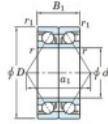

Deep groove ball bearing single row 7310-CDB-JTEKT - 7310-CDB-JTEKT

<https://www.123bearing.co.uk/bearing-housing/deep-groove-bearing/single-row/7310-cdb-jtekt>

Boundary dimensions

Bearing No.	Boundary dimensions(mm)					Basic load ratings(kN)		Fatigue load factor		Limiting speeds(min-1)
	d	D	B	r1(max)	r2(max)	Cr	C0r	fs	fs	Grease lub
7310CDB	50	110	54	2	1	162	112	8.4	13.4	6400

PRODUCT FEATURES

Brand	JTEKT
N° Ean13	3616060644800
Inside diameter	50 mm
Outside diameter	110 mm
Thickness	54 mm
Limiting speed	6400 rpm
Dynamic load	162 kN
Static load	112 kN
Packaging	1

contact@123bearing.co.uk

02038 087 274

CRT4 de Lesquin 60 Rue Du Haut De Sainghin 59273 Fretin FRANCE