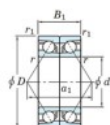

Deep groove ball bearing single row 7409-DB-JTEKT - 7409-DB-JTEKT

<https://www.123bearing.co.uk/bearing-housing/deep-groove-bearing/single-row/7409-db-jtekt>

Boundary dimensions

Bearing No.	Boundary dimensions(mm)					Basic load ratings(kN)		Fatigue load limit(kN)	Factor	Limiting speeds(min-1)
	d	D	B	r1(mm)	r2(mm)	Cr	C0r			
7409DB	45	120	58	2	1	185	120	9.3	-	3300

PRODUCT FEATURES

Brand	JTEKT
N° Ean13	3616060644756
Inside diameter	45 mm
Outside diameter	120 mm
Thickness	58 mm
Limiting speed	3300 rpm
Dynamic load	185 kN
Static load	120 kN
Packaging	1

contact@123bearing.co.uk

02038 087 274

CRT4 de Lesquin 60 Rue Du Haut De Sainghin 59273 Fretin FRANCE