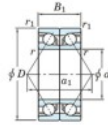

Deep groove ball bearing single row 7309-DB-JTEKT - 7309-DB-JTEKT

<https://www.123bearing.co.uk/bearing-housing/deep-groove-bearing/single-row/7309-db-jtekt>

Boundary dimensions

Bearing No.	Boundary dimensions(mm)						Basic load ratings(kN)		Fatigue load limit(kN)	Factor	Limiting speeds(min-1)
	d	D	B	r1(mm)	r2(mm)	r3(mm)	Cv	C0r			
7309DB	45	100	50	1.5	1	119	80.9	5.6	-	5200	

PRODUCT FEATURES

Brand	JTEKT
N° Ean13	4549250200076
Inside diameter	45 mm
Outside diameter	100 mm
Thickness	50 mm
Limiting speed	5200 rpm
Dynamic load	119 kN
Static load	80.9 kN
Packaging	1

contact@123bearing.co.uk

02038 087 274

CRT4 de Lesquin 60 Rue Du Haut De Sainghin 59273 Fretin FRANCE