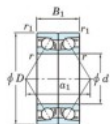

Deep groove ball bearing single row 7209-CDB-JTEKT - 7209-CDB-JTEKT

<https://www.123bearing.co.uk/bearing-housing/deep-groove-bearing/single-row/7209-cdb-jtekt>

Boundary dimensions

Bearing No.	Boundary dimensions(mm)					Basic load ratings(kN)		Fatigue load factor		Limiting speeds(min-1)
	d	D	B	r1(mm)	r2(mm)	Cr	C0r	lim1(kN)	R0	Grease lub.
7209CDB	45	85	38	1.1	0.6	87.1	61.8	4.2	14.2	8000

PRODUCT FEATURES

Brand	JTEKT
N° Ean13	3616060644701
Inside diameter	45 mm
Outside diameter	85 mm
Thickness	38 mm
Limiting speed	8000 rpm
Dynamic load	87.1 kN
Static load	61.8 kN
Packaging	1

contact@123bearing.co.uk

02038 087 274

CRT4 de Lesquin 60 Rue Du Haut De Sainghin 59273 Fretin FRANCE